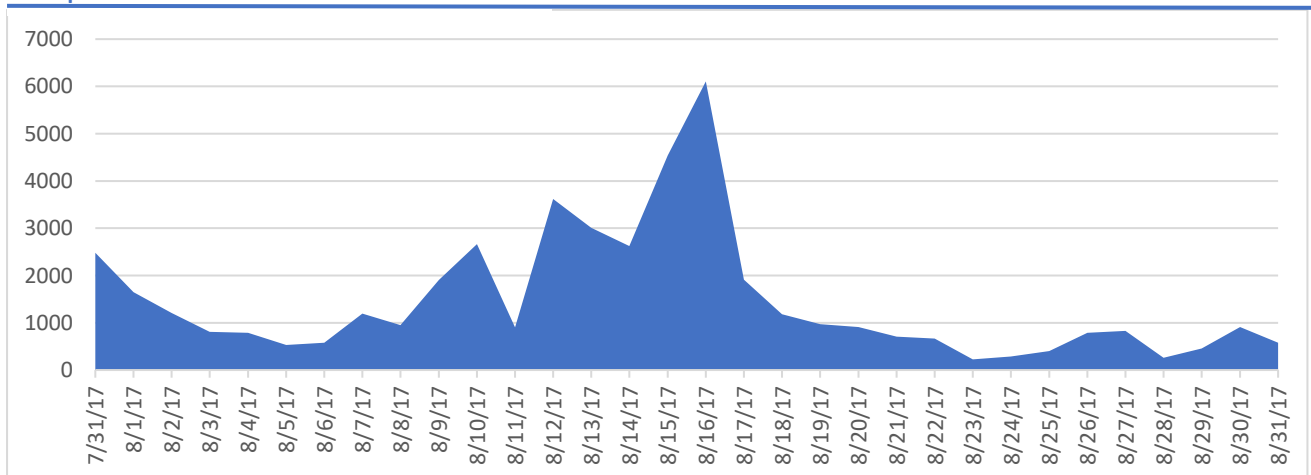

August Facebook Insights

Snapshot

Total Likes

440

11.7%

New Likes

50

Page Engagement

1930

Daily Post Feedback

Impressions

Daily Likes

Daily Reach