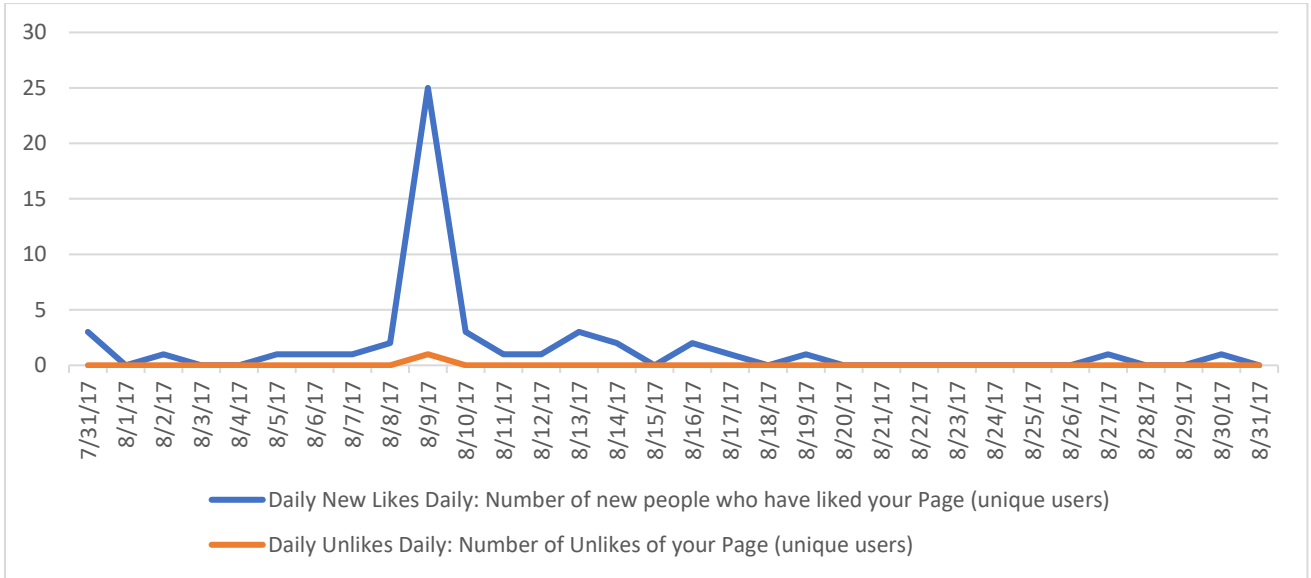

August Facebook Insights

Snapshot

Total Likes

440

11.7%

New Likes

50

Page Engagement

1930

Daily Post Feedback

Impressions

Daily Likes

Daily Reach