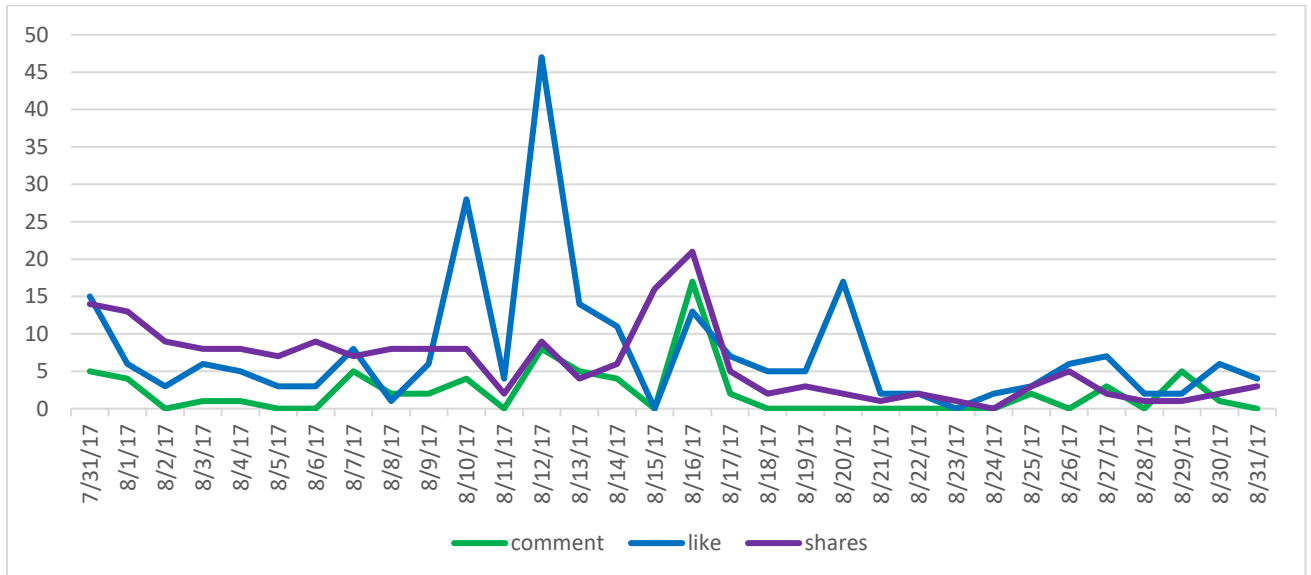

August Facebook Insights

Snapshot

Total Likes

440

11.7%

New Likes

50

Page Engagement

1930

Daily Post Feedback

Impressions

Daily Likes

Daily Reach