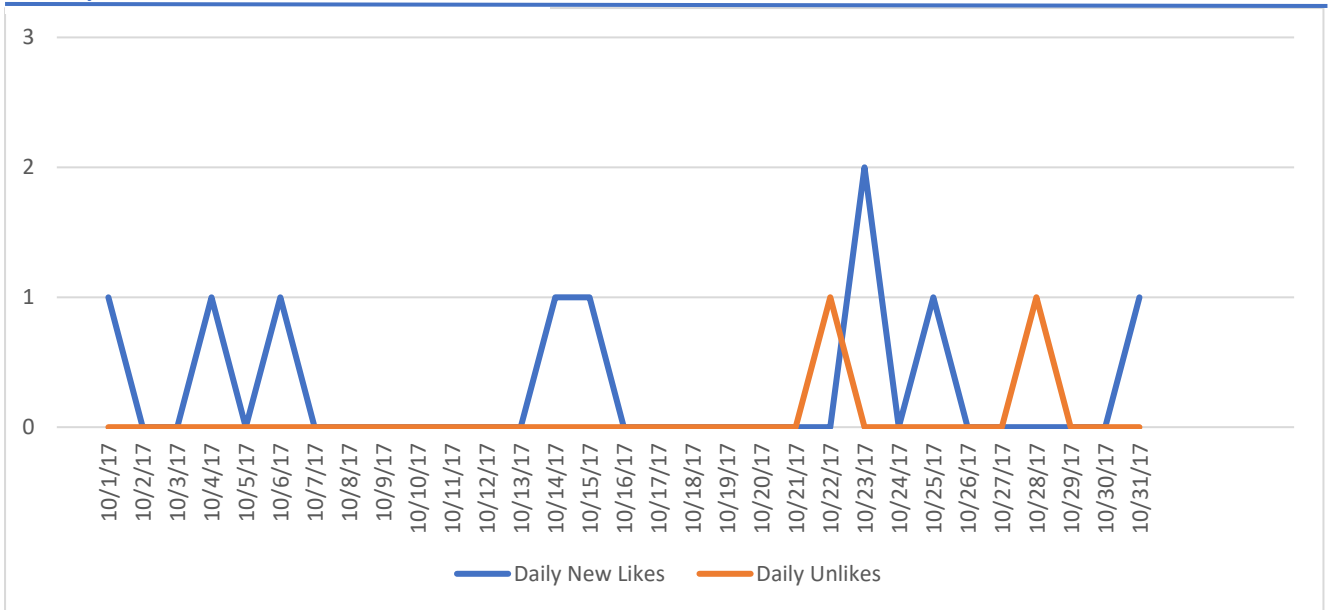

October Facebook Insights

Snapshot

Total Likes

464

1.53%

New Likes

9

Page Engagement

977

Daily Post Feedback

Impressions

Daily Likes

Daily Reach