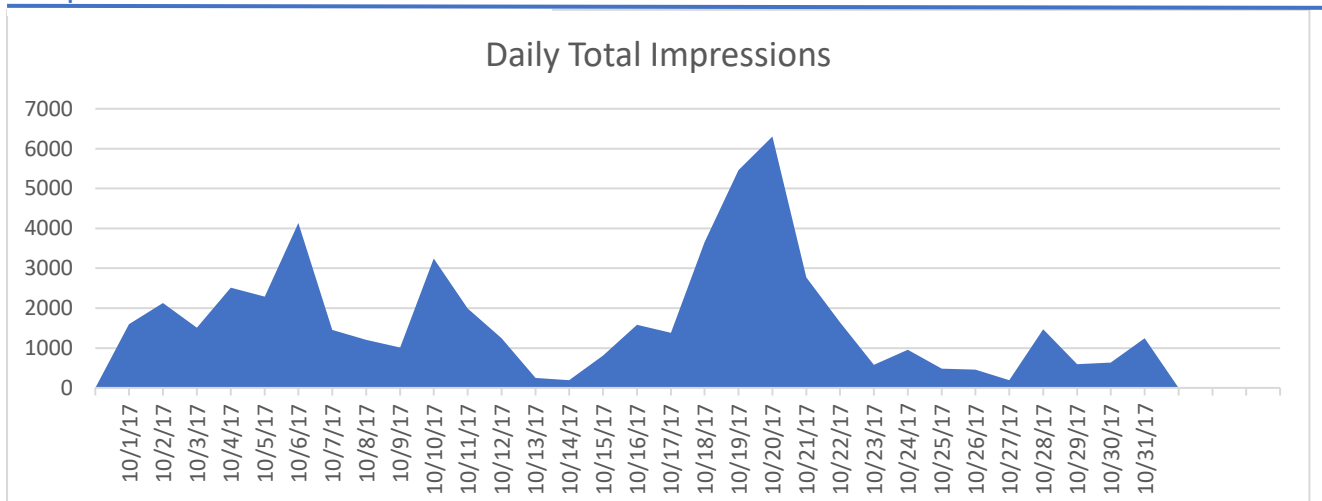

October Facebook Insights

Snapshot

Total Likes

464

1.53%

New Likes

9

Page Engagement

977

Daily Post Feedback

Impressions

Daily Likes

Daily Reach