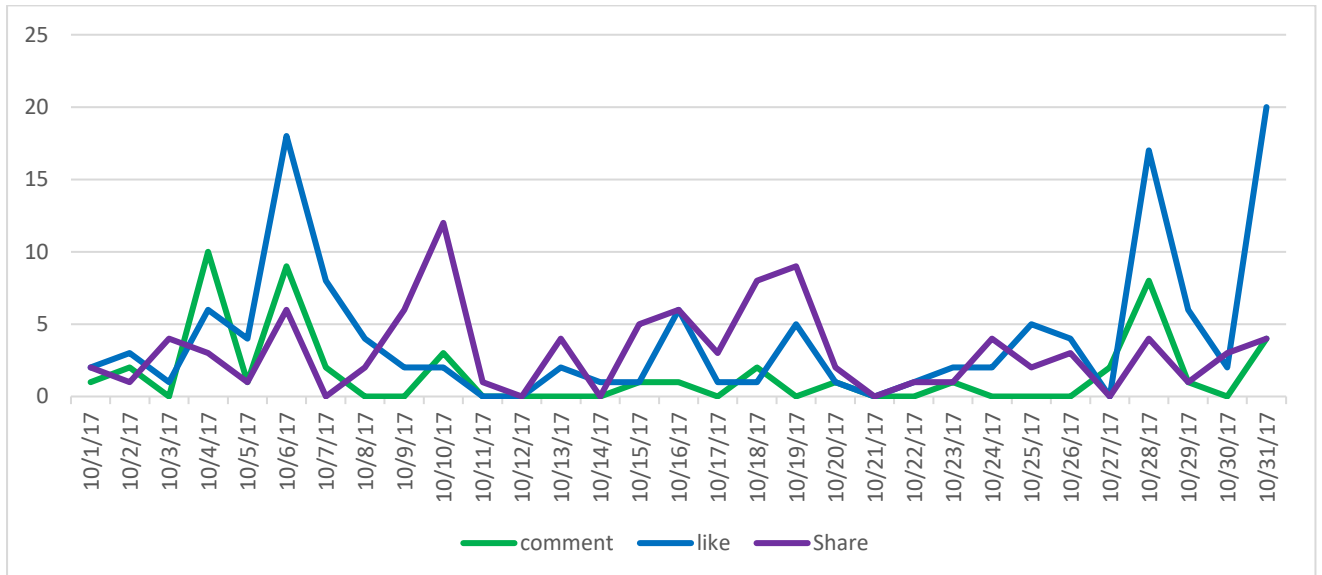

October Facebook Insights

Snapshot

Total Likes

464

1.53%

New Likes

9

Page Engagement

977

Daily Post Feedback

Impressions

Daily Likes

Daily Reach