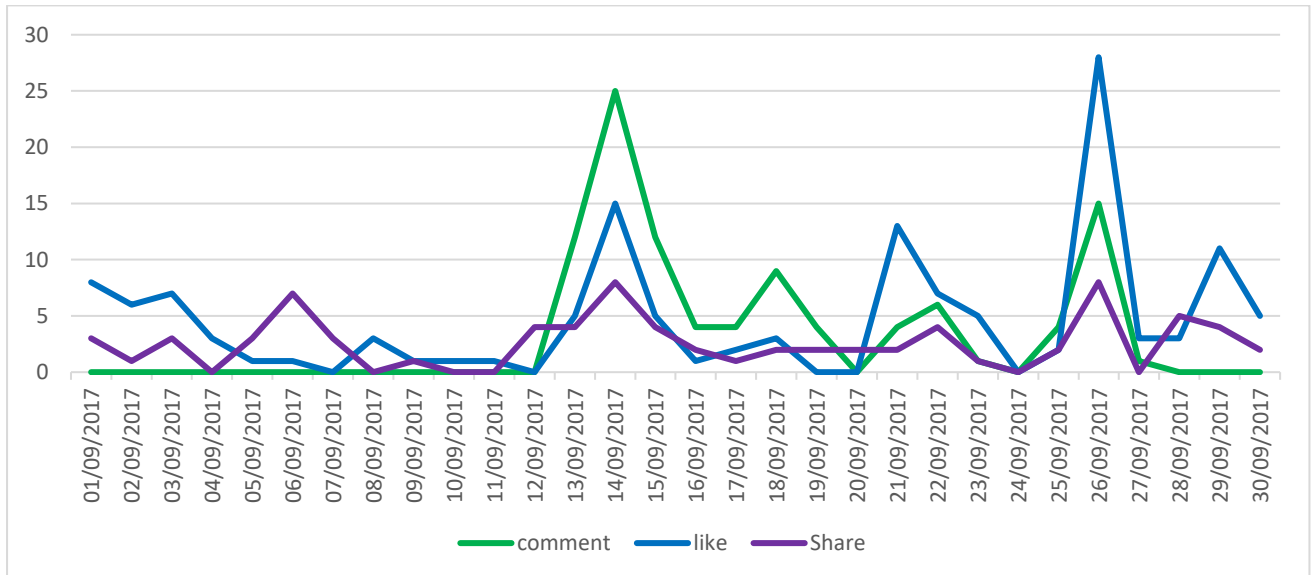

September Facebook

Snapshot

Total Likes

457

3.87%

New Likes

17

Page Engagement

989

Daily Post Feedback