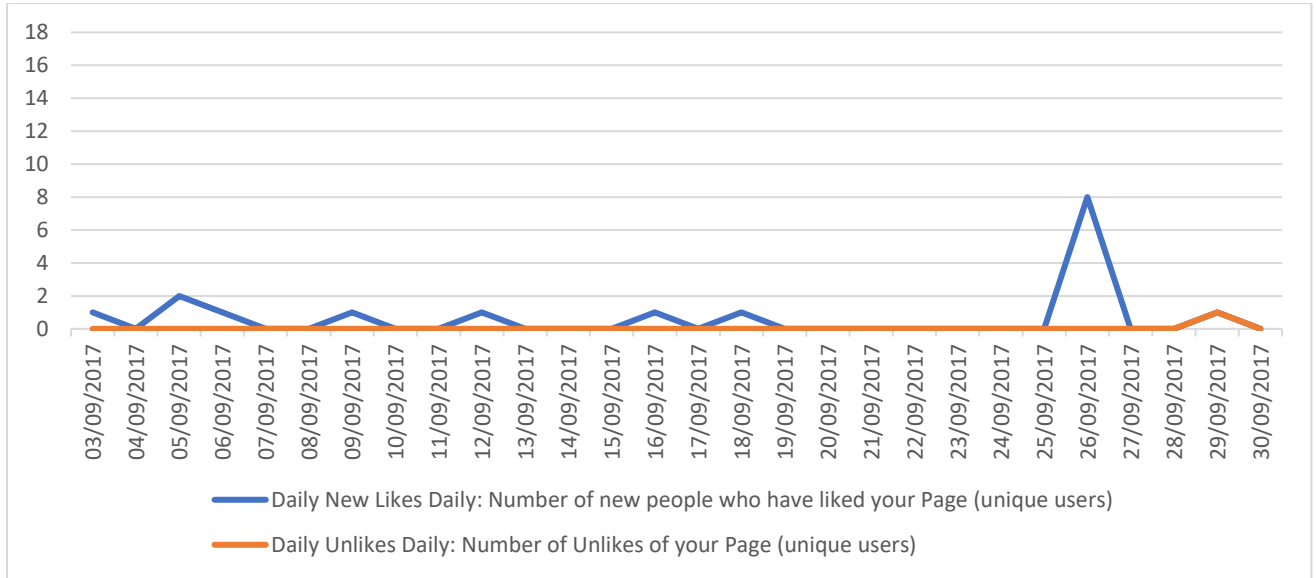

Daily Likes