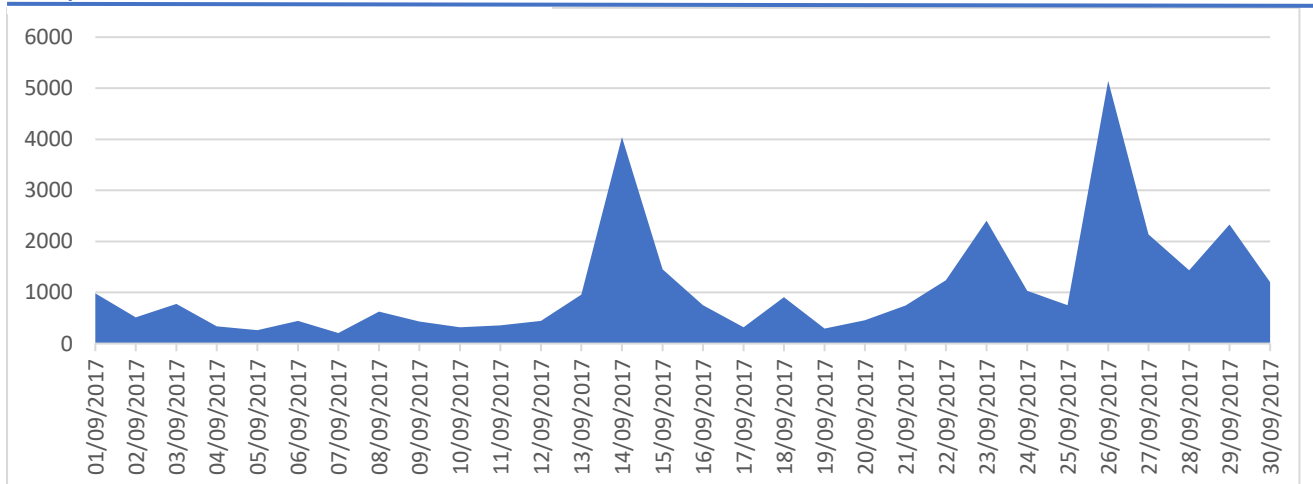

Impressions