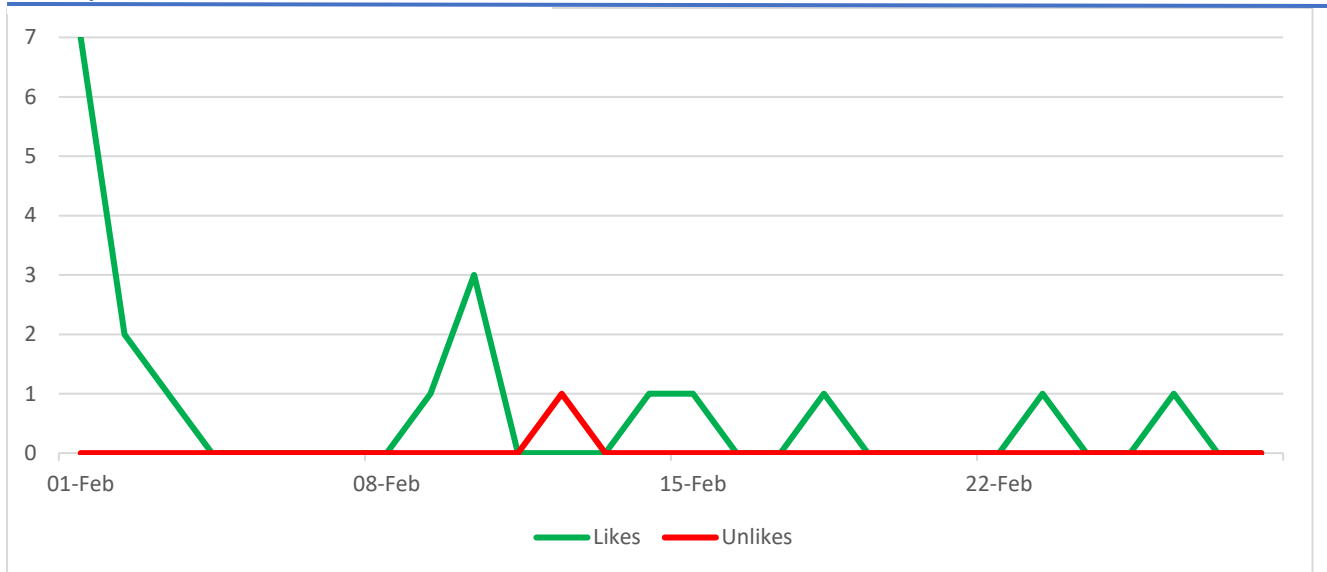

February Facebook Insights

Snapshot

Daily Post Feedback

Likes by Demographic

Age	% Male	% Female
13-17	0.6	0.6
18-24	1.2	2.3
25-34	4.3	18.6
35-44	6.4	20
45-54	6.7	17.1
55-64	5.2	10.4
65+	1.7	4.1

Daily Likes

Daily Engagement