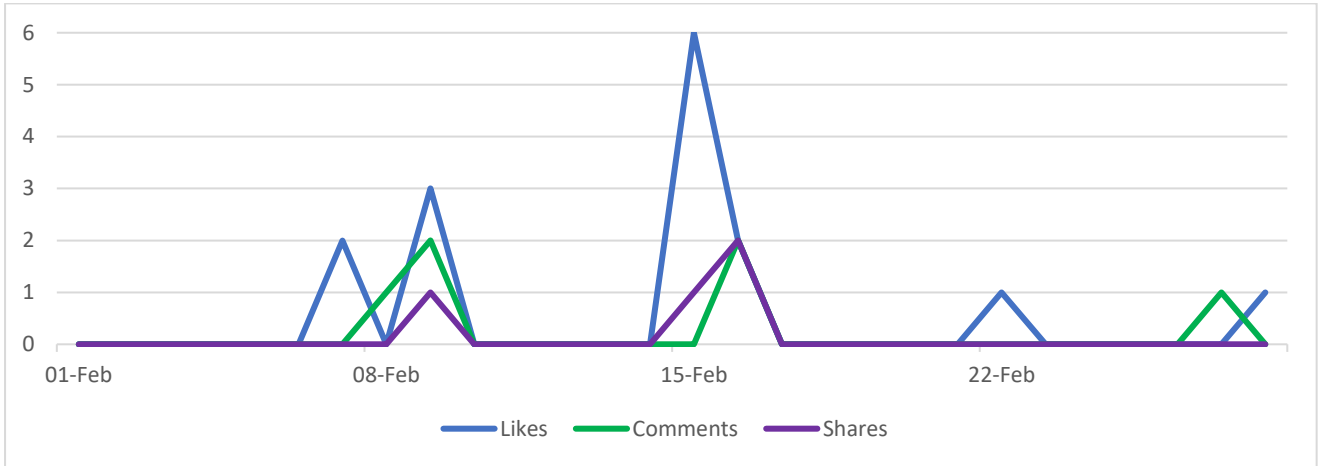

February Facebook Insights

Snapshot

Daily Post Feedback

Likes by Demographic

Age	% Male	% Female
13-17	0.6	0.6
18-24	1.2	2.3
25-34	4.3	18.6
35-44	6.4	20
45-54	6.7	17.1
55-64	5.2	10.4
65+	1.7	4.1

Daily Likes

Daily Engagement