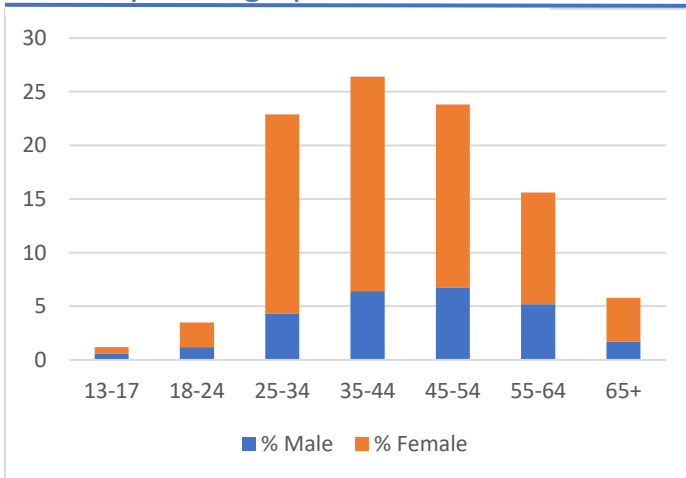

February Facebook Insights

Snapshot

Daily Post Feedback

Likes by Demographic

Age	% Male	% Female
13-17	0.6	0.6
18-24	1.2	2.3
25-34	4.3	18.6
35-44	6.4	20
45-54	6.7	17.1
55-64	5.2	10.4
65+	1.7	4.1

Daily Likes