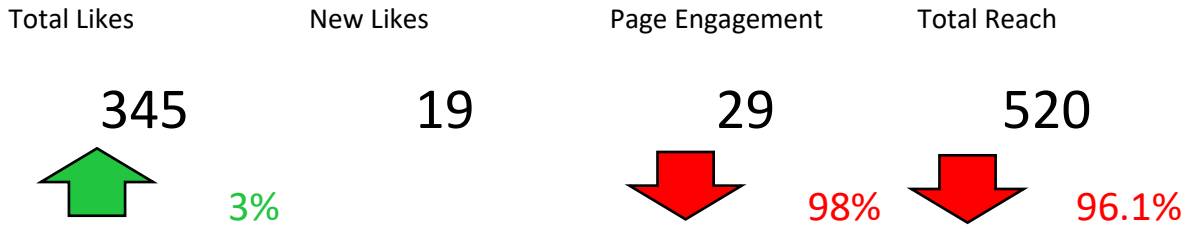

February Facebook Insights

Snapshot

Daily Post Feedback

Likes by Demographic

Age	% Male	% Female
13-17	0.6	0.6
18-24	1.2	2.3
25-34	4.3	18.6
35-44	6.4	20
45-54	6.7	17.1
55-64	5.2	10.4
65+	1.7	4.1

Daily Likes

Daily Engagement