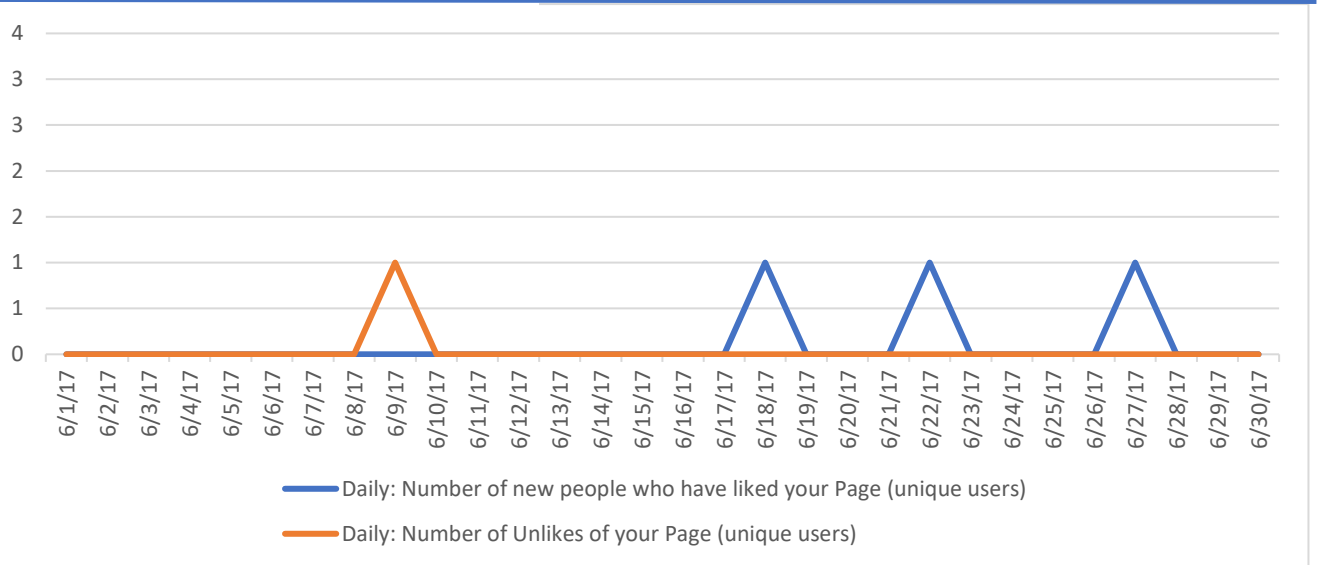

Daily Likes

Daily Reach