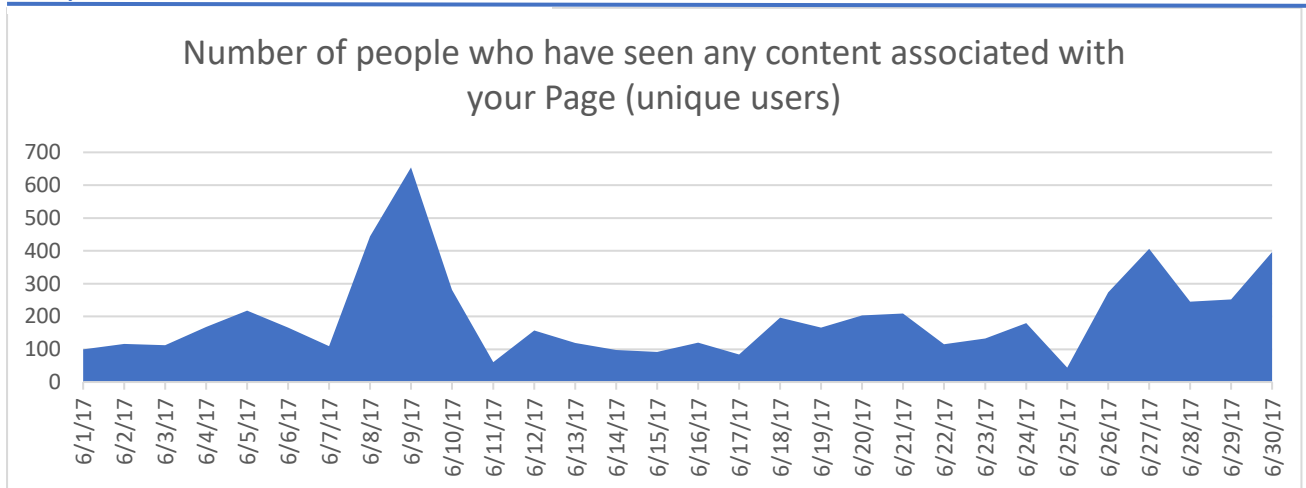

Impressions