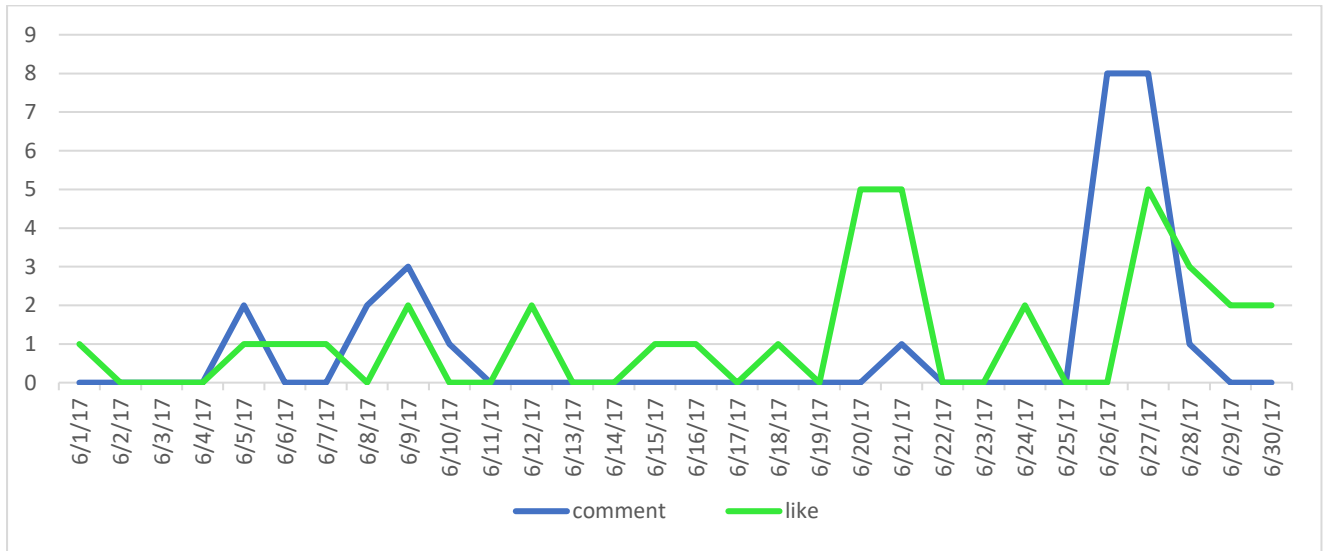

June Facebook Insights

Snapshot

Total Likes

376

0.5%

New Likes

3

Page Engagement

767

Daily Post Feedback