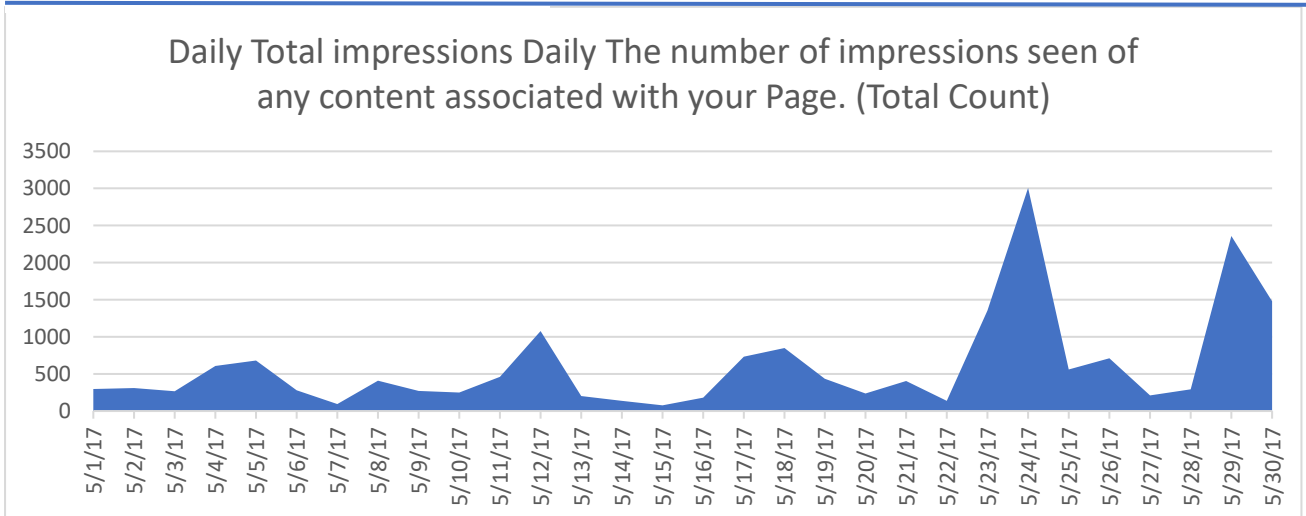

May Facebook Insights

Snapshot

Total Likes

374

1.4%

New Likes

7

Page Engagement

957

Daily Post Feedback

Impressions

Daily Likes

Daily Reach