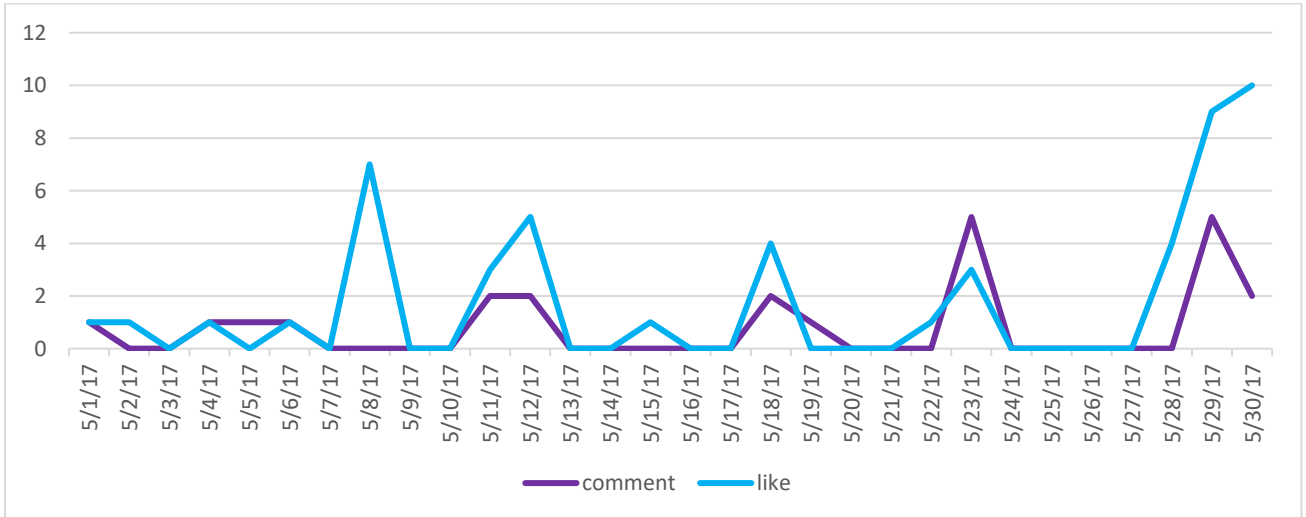

May Facebook Insights

Snapshot

Total Likes

374

1.4%

New Likes

7

Page Engagement

957

Daily Post Feedback

Impressions

Daily Likes

Daily Reach