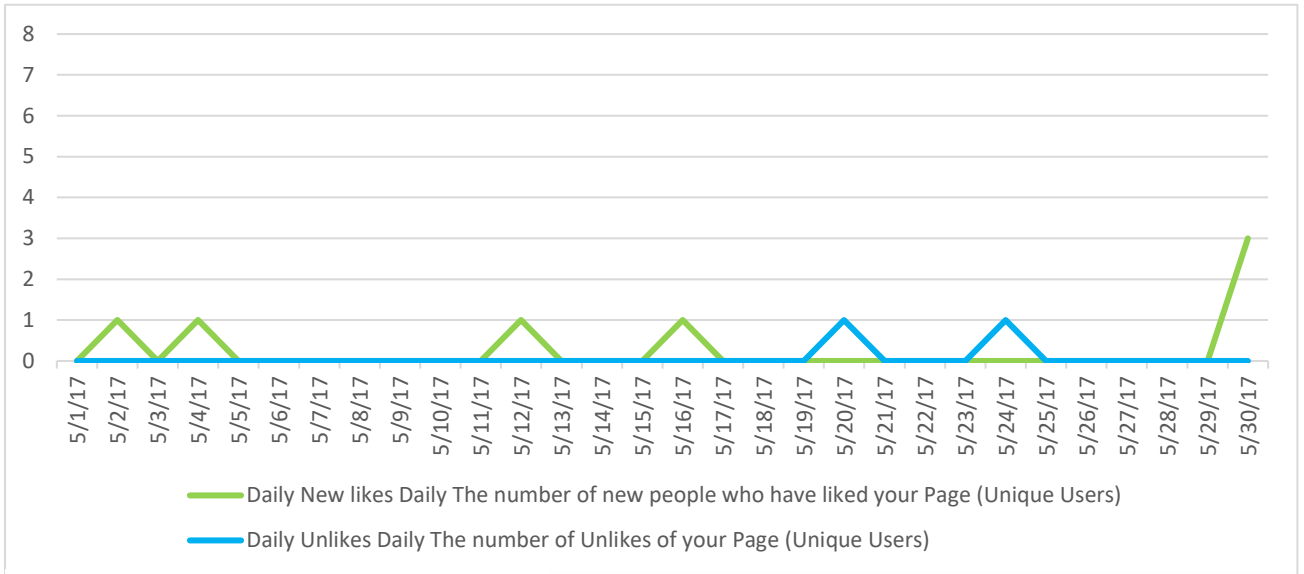

May Facebook Insights

Snapshot

Total Likes

374

1.4%

New Likes

7

Page Engagement

957

Daily Post Feedback

Impressions

Daily Likes

Daily Reach